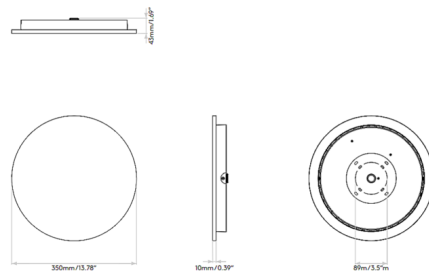

CLICK TO VIEW PRODUCT

Notes: