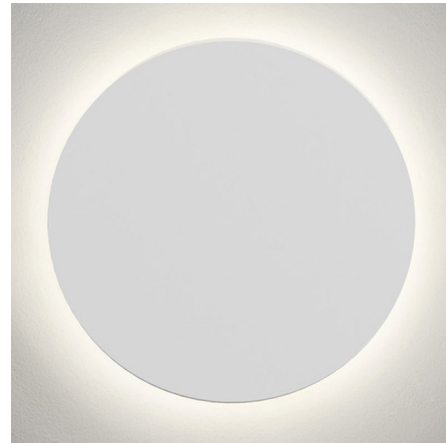

Description

The Eclipse 350 Round Wall Sconce washes your wall in soft ambient lighting. The round plaster plate, in White, blends seamlessly into your space. Plaster material which can be field painted. Mounts to 4 inch octagon box. No driver required. Dimmable with a 0-10V dimmer, sold separately.

Specifications

COLOR	N/A
BODY FINISH	White
WATTAGE	17.6W
DIMMER	0-10V
DIMENSIONS	13.78"W x 13.78"H x 1.69"D
INTEGRATED LED MODULE	1 x LED/17.6W/120V LED
COUNTRY OF ORIGIN	China

Technical Information

LAMP LIFE	53000 hours
COLOR RENDERING	80 CRI
LAMP COLOR	3000K
LUMENS/WATT	39.66
LUMINOUS FLUX	698 lumens