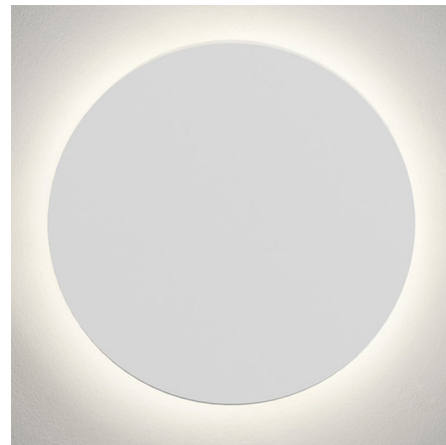

## Eclipse 350 Round Wall Sconce By Astro Lighting

### Description

The Eclipse 350 Round Wall Sconce washes your wall in soft ambient lighting. The round plaster plate, in White, blends seamlessly into your space. Plaster material which can be field painted. Mounts to 4 inch octagon box. No driver required. Dimmable with a 0-10V dimmer, sold separately.

### Specifications

COLOR	N/A
BODY FINISH	White
WATTAGE	17.6W
DIMMER	0-10V
DIMENSIONS	13.78"W x 13.78"H x 1.69"D
INTEGRATED LED MODULE	1 x LED/17.6W/120V LED
COUNTRY OF ORIGIN	China

### Technical Information

LAMP LIFE	53000 hours
COLOR RENDERING	80 CRI
LAMP COLOR	3000K
LUMENS/WATT	39.66
LUMINOUS FLUX	698 lumens

Shown in white

CLICK TO VIEW PRODUCT

Notes: