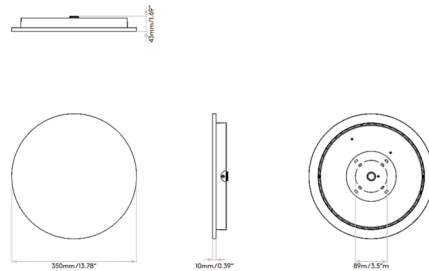

CLICK TO VIEW PRODUCT

Notes: