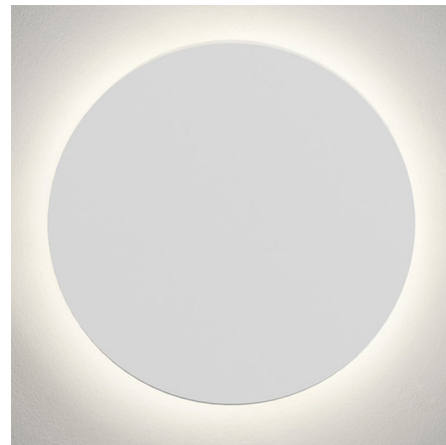

Lightology

lightology.com
866-954-4489
06-09-26

Project: _____

Company: _____

Location: _____ Fixture Type: _____

SPEC #: **AST1156454**

Approved On: _____ Approved By: _____

Eclipse 350 Round Wall Sconce By Astro Lighting

Description

The Eclipse 350 Round Wall Sconce washes your wall in soft ambient lighting. The round plaster plate, in White, blends seamlessly into your space. Plaster material which can be field painted. Mounts to 4 inch octagon box. No driver required. Dimmable with a 0-10V dimmer, sold separately.

Specifications

COLOR . . . . . N/A
BODY FINISH . . . . . White
WATTAGE 17.6W
DIMMER 0-10V
DIMENSIONS . . . . . 13.78"W x 13.78"H x 1.69"D
INTEGRATED LED MODULE . . . . . 1 x LED/17.6W/120V LED
COUNTRY OF ORIGIN . . . . . China

Technical Information

LAMP LIFE . . . . . 53000 hours
COLOR RENDERING . . . . . 80 CRI
LAMP COLOR 3000K
LUMENS/WATT 39.66
LUMINOUS FLUX . . . . . 698 lumens

Shown in white