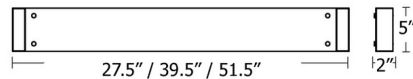

### Specifications

COLOR	White
BODY FINISH	Satin Nickel
WATTAGE	26W
DIMMER	Standard 120V
DIMENSIONS	27.5\"W x 5\"H x 2\"D
INTEGRATED LED MODULE	1 x LED/26W/120V LED
COUNTRY OF ORIGIN	China