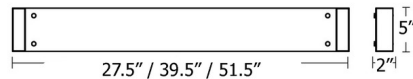

Shown in satin nickel / white

Specifications

COLOR	White
BODY FINISH	Satin Nickel
WATTAGE	26W
DIMMER	Standard 120V
DIMENSIONS	27.5"W x 5"H x 2"D
INTEGRATED LED MODULE	1 x LED/26W/120V LED
COUNTRY OF ORIGIN	China