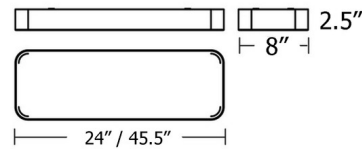

Shown in black / white

Specifications

COLOR	White
BODY FINISH	Black
WATTAGE	25W
DIMMER	Standard 120V
DIMENSIONS	24\"W x 2.5\"H x 8\"D
INTEGRATED LED MODULE	1 x LED/25W/120-277V LED
COUNTRY OF ORIGIN	China