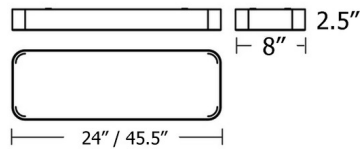

CLICK TO VIEW PRODUCT

Notes: