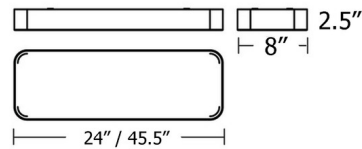

Shown in black / white

Specifications

COLOR	White
BODY FINISH	Black
WATTAGE	25W
DIMMER	Standard 120V
DIMENSIONS	24\"W x 2.5\"H x 8\"D
INTEGRATED LED MODULE	1 x LED/25W/120-277V LED
COUNTRY OF ORIGIN	China