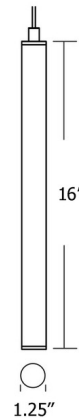

Lightology

lightology.com
866-954-4489
05-12-25

Project: _____

Company: _____

Location: _____ Fixture Type: _____

SPEC #: **AFX1156489**

Approved On: _____ Approved By: _____

Eli Pendant By AFX

Description

With quintessential modern style, the Eli Pendant is an attractive option for an upscale look. This slim cylindrical pendant with clear glass reflector is crafted with a minimalist design, and is a standout when hung in multiples. Arrange these pendants in tandem above the dining area or in the living room, entryway, and office for maximum impact. Canopy fits over a standard junction box. Includes a 120/277V driver. 120V: TRIAC and ELV dimming. 120/277V: 0-10V dimming.

Specifications

COLOR	N/A
BODY FINISH	Satin Brass
WATTAGE	9W
DIMMER	Standard 120V
DIMENSIONS	1.25"W x 16"H
INTEGRATED LED MODULE	1x LED/9W/120-277V LED
COUNTRY OF ORIGIN	China

Technical Information

LAMP LIFE	50000 hours
COLOR RENDERING	90 CRI
LAMP COLOR	3000K
LUMENS/WATT	55.56
LUMINOUS FLUX	500 lumens

Shown in satin brass

CLICK TO VIEW PRODUCT

Notes: