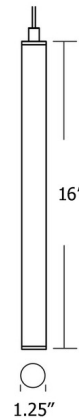

Lightology

lightology.com
866-954-4489
04-25-26

Project: _____

Company: _____

Location: _____ Fixture Type: _____

SPEC #: **AFX1156489**

Approved On: _____ Approved By: _____

Eli Pendant By AFX

Description

With quintessential modern style, the Eli Pendant is an attractive option for an upscale look. This slim cylindrical pendant with clear glass reflector is crafted with a minimalist design, and is a standout when hung in multiples. Arrange these pendants in tandem above the dining area or in the living room, entryway, and office for maximum impact. Canopy fits over a standard junction box. Includes a 120/277V driver. 120V: TRIAC and ELV dimming. 120/277V: 0-10V dimming.

Specifications

COLOR	N/A
BODY FINISH	Satin Brass
WATTAGE	9W
DIMMER	Standard 120V
DIMENSIONS	1.25"W x 16"H
INTEGRATED LED MODULE	1 x LED/9W/120-277V LED
COUNTRY OF ORIGIN	China

Technical Information

LAMP LIFE	50000 hours
COLOR RENDERING	90 CRI
LAMP COLOR	3000K
LUMENS/WATT	55.56
LUMINOUS FLUX	500 lumens

Shown in satin brass

CLICK TO VIEW PRODUCT

Notes: