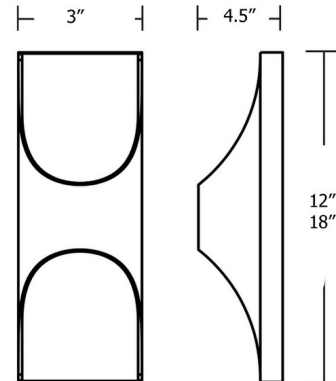

CLICK TO VIEW PRODUCT

Notes: