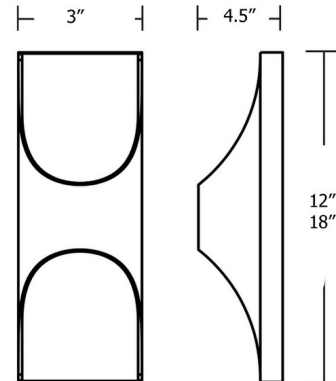

Lightology

lightology.com
866-954-4489
05-24-26

Project: _____

Company: _____

Location: _____ Fixture Type: _____

SPEC #: **AFX1156496**

Approved On: _____ Approved By: _____

Harrison Outdoor Wall Sconce

By AFX

Description

The Harrison Outdoor Sconce by AFX introduces sleek, modern style and polished craftsmanship to your home. With a smooth and curvilinear surface, this outdoor wall sconce features top and bottom illumination and a dimmable component. Enhance the outdoor atmosphere on the patio or entryway with this wall sconce.

Specifications

COLOR	N/A
BODY FINISH	Black
WATTAGE	48W
DIMMER	Standard 120V
DIMENSIONS	3"W x 18"H x 4.5"D
INTEGRATED LED MODULE	2 x LED/24W/120V LED
COUNTRY OF ORIGIN	China

Technical Information

LAMP LIFE	50000 hours
COLOR RENDERING	90 CRI
LAMP COLOR	3000K
LUMENS/WATT	91.67
LUMINOUS FLUX	2200 lumens

Shown in black

CLICK TO VIEW PRODUCT

Notes: