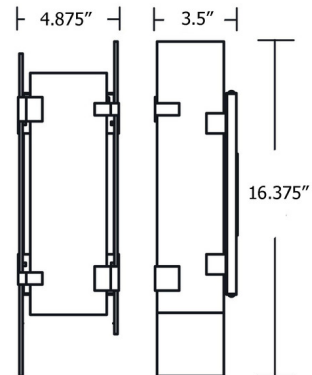

Shown in black / clear water

Specifications

COLOR Clear Water
BODY FINISH Black
WATTAGE 60W
DIMMER Standard 120V
DIMENSIONS 4.875"W x 16.375"H x 3.5"D
BULB NOT INCLUDED 1 x T10/Medium (E26)/60W/120V Incandescent
COUNTRY OF ORIGIN China