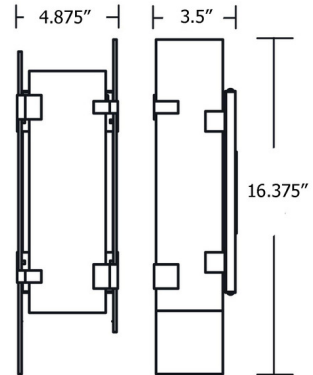

Shown in black / clear water

Specifications

COLOR	Clear Water
BODY FINISH	Black
WATTAGE	60W
DIMMER	Standard 120V
DIMENSIONS	4.875"W x 16.375"H x 3.5"D
BULB NOT INCLUDED	1 x T10/Medium (E26)/60W/120V Incandescent
COUNTRY OF ORIGIN	China