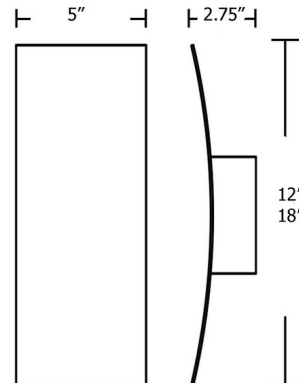

CLICK TO VIEW PRODUCT

Notes: