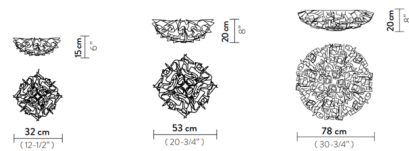

### Specifications

COLOR	Opal
BODY FINISH	N/A
WATTAGE	12W
DIMMER	Low Voltage Electronic
DIMENSIONS	12.5"W x 12.5"H x 6"D
BULB NOT INCLUDED	2 x B10/Candelabra (E12)/6W/120V LED
COUNTRY OF ORIGIN	Italy

CLICK TO VIEW PRODUCT