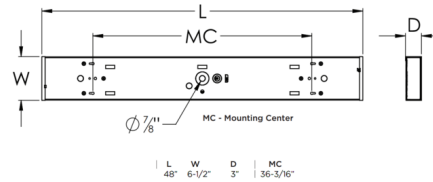

Specifications

COLOR	Prismatic
BODY FINISH	White
WATTAGE	55W
DIMMER	Not Dimmable
DIMENSIONS	48"W x 3"H x 6.5"D
INTEGRATED LED MODULE	1 x LED/55W/120-277V LED
COUNTRY OF ORIGIN	China

Technical Information