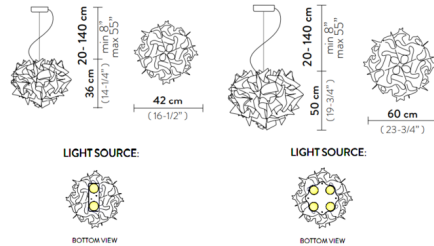

Description

The Veli Suspension, designed by Adriano Rachele is like a tailor-made dress. This piece is assembled entirely by hand. When installed it gently clothes and amplifies light through the Opal, Plum, Charcoal, or Prism Opalflex. Product is magnetic allowing easy removal for cleaning. Dome canopy in Chrome with transparent wire.

Specifications

COLOR Opal
 BODY FINISH Chrome
 WATTAGE 24W
 DIMMER Standard 120V
 DIMENSIONS 16.5"W x 14.25"H
 BULB NOT INCLUDED 2 x Edison/Medium (E26)/12W/120V LED
 COUNTRY OF ORIGIN Italy

Technical Information

PRODUCT DIMENSIONS Canopy: 4.75" diameter

Shown in chrome / opal

CLICK TO VIEW PRODUCT

Notes: