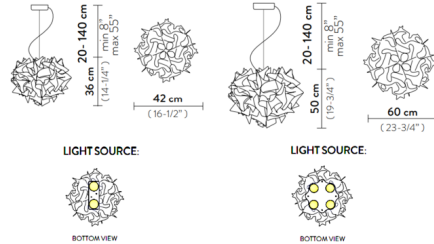

Description

The Veli Suspension, designed by Adriano Rachele is like a tailor-made dress. This piece is assembled entirely by hand. When installed it gently clothes and amplifies light through the Opal, Plum, Charcoal, or Prism Opalflex. Product is magnetic allowing easy removal for cleaning. Dome canopy in Chrome with transparent wire.

Specifications

COLOR Opal
 BODY FINISH Chrome
 WATTAGE 24W
 DIMMER Standard 120V
 DIMENSIONS 16.5"W x 14.25"H
 BULB NOT INCLUDED 2 x Edison/Medium (E26)/12W/120V LED
 COUNTRY OF ORIGIN Italy

Technical Information

PRODUCT DIMENSIONS Canopy: 4.75" diameter

Shown in chrome / opal

CLICK TO VIEW PRODUCT

Notes: