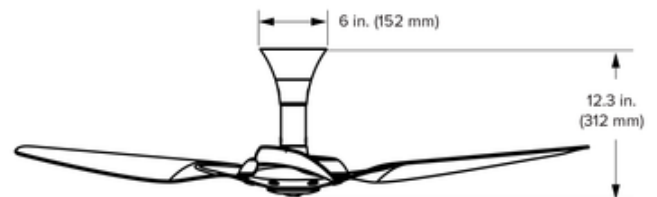

BRAND

Big Ass Fans

DESCRIPTION

The Haiku Gen 4 Low Profile Ceiling Fan is an expertly crafted blend of form and function, stylish in design with premium finishes and a fleet of smart, advanced features perfect for making the most of your indoor setting. Whisper-quiet, energy-efficient airflow is delivered by a permanent-magnet brushless DC/EC motor and precision-balanced airfoils (blades). The airfoils are made of aircraft-grade aluminum or eco-friendly Moso bamboo. Built-in SenseME technology automates efficiency using on-board sensors. The fan can turn on or off based on room occupancy detected by a motion sensor, and temperature and humidity sensors detect environmental changes to automatically fine-tune fan operation and maintain your comfort level. The included bluetooth remote control enables fan speed adjustment (7 speeds), motor on/off, and motion and environment sensing on/off. It can be hand-held, placed in a magnetic wall holder, or fixed in a wall mount. The mount and holder are included. An optional IR control is sold separately. The free Haiku by BAF app offers additional control functions including scheduling, grouping fans, and enabling Whoosh (breeze) or Sleep modes. Haiku also integrates with smart home systems to enable voice control including Amazon Alexa, Google Assistant, and ecobee. With its world-class airflow and modern features, the Haiku smart fan is an excellent solution for refreshing your space.

Shown in: Oil Rubbed Bronze / Cocoa Bamboo

SHADE COLOR		N/A
BODY FINISH	Oil Rubbed Bronze / Cocoa Bamboo	
WATTAGE		N/A
DIMMER		N/A
DIMENSIONS		52"W x 12.3"H
LAMP		N/A

SPEC # BAF1156646

COMPANY	PROJECT	FIXTURE TYPE	APPROVED BY	DATE