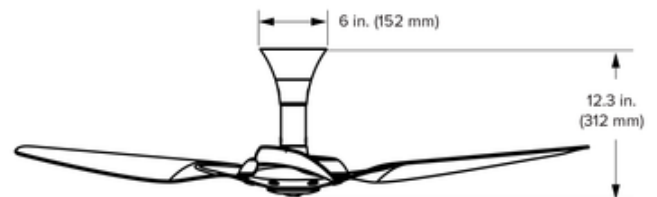

**BRAND**

Big Ass Fans

**DESCRIPTION**

The Haiku Gen 4 Low Profile Outdoor Ceiling Fan is an expertly crafted blend of form and function, stylish in design with premium finishes and a fleet of smart, advanced features perfect for making the most of your covered outdoor setting. Whisper-quiet, energy-efficient airflow is delivered by a permanent-magnet brushless DC/EC motor and precision-balanced airfoils (blades) made of aircraft-grade aluminum. Built-in SenseME technology automates efficiency using on-board sensors. The fan can turn on or off based on room occupancy detected by a motion sensor, and temperature and humidity sensors detect environmental changes to automatically fine-tune fan operation and maintain your comfort level. The included bluetooth remote control enables fan speed adjustment (7 speeds), motor on/off, and motion and environment sensing on/off. It can be hand-held, placed in a magnetic wall holder, or fixed in a wall mount. The mount and holder are included. An optional IR control is sold separately. The free Haiku by BAF app offers additional control functions including scheduling, grouping fans, and enabling Whoosh (breeze) or Sleep modes. Haiku also integrates with smart home systems to enable voice control including Amazon Alexa, Google Assistant, and ecobee. With its world-class airflow and modern features, the Haiku smart fan is an excellent solution for refreshing your space.

*Shown in: White / Driftwood*

<b>SHADE COLOR</b>	N/A
<b>BODY FINISH</b>	White / Driftwood
<b>WATTAGE</b>	N/A
<b>DIMMER</b>	N/A
<b>DIMENSIONS</b>	52"W x 12.3"H
<b>LAMP</b>	N/A

**SPEC #** BAF1156704

COMPANY	PROJECT	FIXTURE TYPE	APPROVED BY	DATE