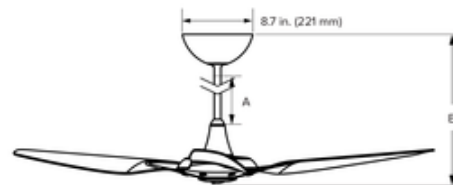

BRAND

Big Ass Fans

DESCRIPTION

The Haiku Gen 4 Universal Mount Ceiling Fan is an expertly crafted blend of form and function, stylish in design with premium finishes and a fleet of smart, advanced features perfect for making the most of your indoor setting. Whisper-quiet, energy-efficient airflow is delivered by a permanent-magnet brushless DC/EC motor and precision-balanced airfoils (blades). The airfoils are made of aircraft-grade aluminum or eco-friendly Moso bamboo. Built-in SenseME technology automates efficiency using on-board sensors. The fan can turn on or off based on room occupancy detected by a motion sensor, and temperature and humidity sensors detect environmental changes to automatically fine-tune fan operation and maintain your comfort level. The included bluetooth remote control enables fan speed adjustment (7 speeds), motor on/off, and motion and environment sensing on/off. It can be hand-held, placed in a magnetic wall holder, or fixed in a wall mount. The mount and holder are included. An optional IR control is sold separately. The free Haiku by BAF app offers additional control functions including scheduling, grouping fans, and enabling Whoosh (breeze) or Sleep modes. Haiku also integrates with smart home systems to enable voice control including Amazon Alexa, Google Assistant, and ecobee. With its world-class airflow and modern features, the Haiku smart fan is an excellent solution for refreshing your space. Optional downrods and other accessories are sold separately. 7 inch downrods are not compatible with 84 inch fans.

Shown in: White / Caramel Bamboo

SHADE COLOR		N/A
BODY FINISH	White / Caramel Bamboo	
WATTAGE		N/A
DIMMER		N/A
DIMENSIONS	52"W x 29"H	
LAMP		N/A

Universal Mount Downrod Lengths			
Downrod (A)	Included Downrod (Select at Time of Order)		
		12 in. (305 mm)	20 in. (508 mm)
Fan Height (B)*	21 in. (533 mm)	29 in. (737 mm)	41 in. (1041 mm)
Ceiling Height	9-10.5 ft (2.7-3.2 m)	10.5-11 ft (3.2-3.4 m)	11-13 ft (3.4-4 m)