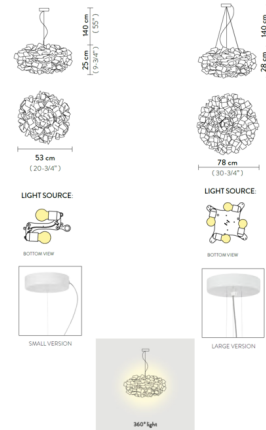

Shown in white / white

Specifications

COLOR	White
BODY FINISH	White
WATTAGE	24W
DIMMER	Standard 120V
DIMENSIONS	20.75"W x 9.75"H
BULB NOT INCLUDED	2 x Edison/Medium (E26)/12W/120V LED
COUNTRY OF ORIGIN	Italy

Technical Information

PRODUCT DIMENSIONS	Cable Length: 55"
--------------------	-------------------

CLICK TO VIEW PRODUCT

Notes: