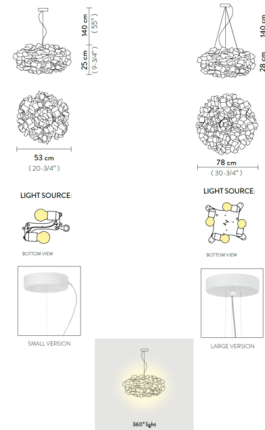

### Specifications

COLOR	Orange
BODY FINISH	White
WATTAGE	24W
DIMMER	Standard 120V
DIMENSIONS	20.75"W x 9.75"H
BULB NOT INCLUDED	2 x Edison/Medium (E26)/12W/120V LED
COUNTRY OF ORIGIN	Italy

CLICK TO VIEW PRODUCT