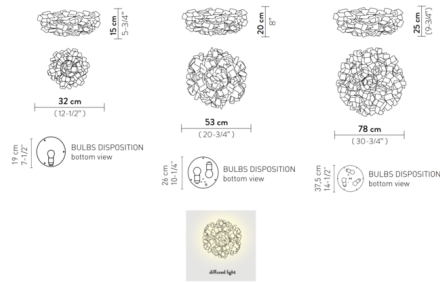

By Slamp

Description

Clizia Ceiling / Wall Light features numerous squares of Opalflex clustered into an intricate weave of texture and style in White, Black, Orange, Blue, Purple or Fume. Available in three sizes. Product is magnetic, allowing easy removal for cleaning. Note: Not all options are available.

Shown in white / white

Specifications

COLOR	White
BODY FINISH	White
WATTAGE	24W
DIMMER	Standard 120V
DIMENSIONS	20.75"W x 8"H
BULB NOT INCLUDED	2 x Edison/Medium (E26)/120V LED
OTHER BULB OPTIONS	2 x Edison/Medium (E26)/120V Incandescent
COUNTRY OF ORIGIN	Italy