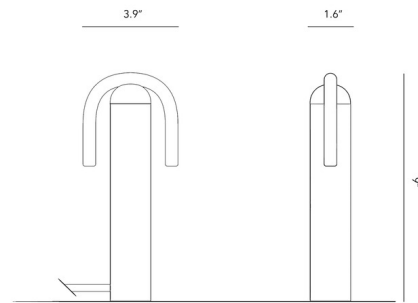

CLICK TO VIEW PRODUCT

Notes: