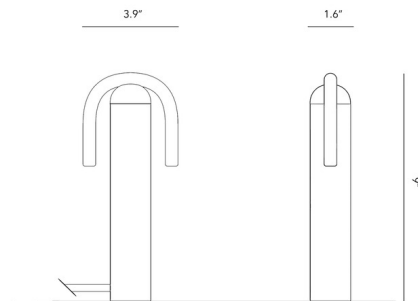

CLICK TO VIEW PRODUCT

Notes: