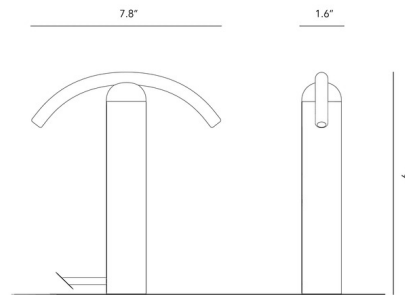

### Description

The Smile 2 Table Lamp brings a distinct, decorative look to your interior space. The unique shaped bulb is fitted with a flexible filament to the ceramic base allowing 120 degrees of movement to make this piece your own. Dimmer is located on the cord. Includes a Smile 2 bulb. May be used with an E26 base bulb of up to 40 watts.

### Specifications

COLOR	N/A
BODY FINISH	Black
WATTAGE	8W
DIMMER	Included
DIMENSIONS	7.8"W x 9"H
BULB INCLUDED	LED/Medium (E26)/8W/120V LED
COUNTRY OF ORIGIN	United Kingdom

### Technical Information

PRODUCT DIMENSIONS	Cord: 72"
LAMP LIFE	25000 hours
COLOR RENDERING	95 CRI
LAMP COLOR	2700K
LUMENS/WATT	43.75
LUMINOUS FLUX	350 lumens

Shown in black

CLICK TO VIEW PRODUCT

Notes: