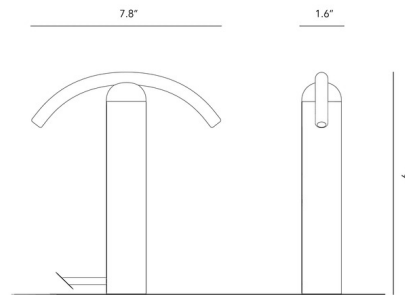

CLICK TO VIEW PRODUCT

Notes: