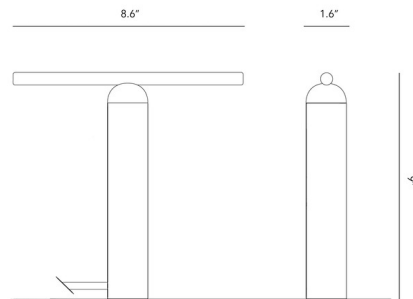

CLICK TO VIEW PRODUCT

Notes: