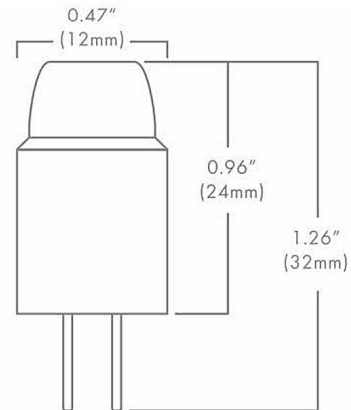

Shown in white