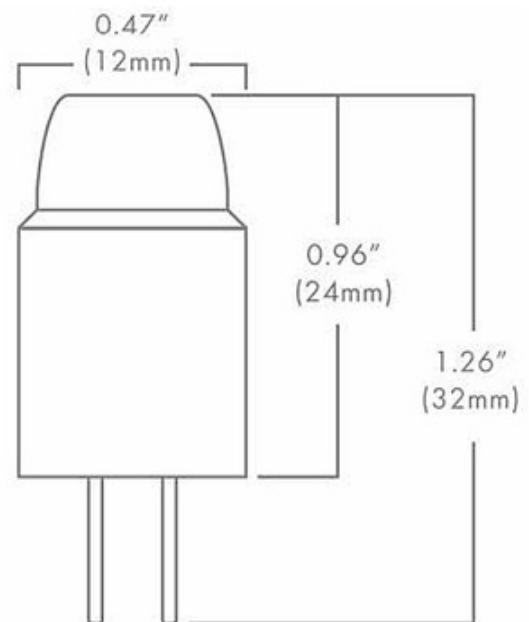

Shown in: White

COMPANY	PROJECT	FIXTURE TYPE	APPROVED BY	DATE