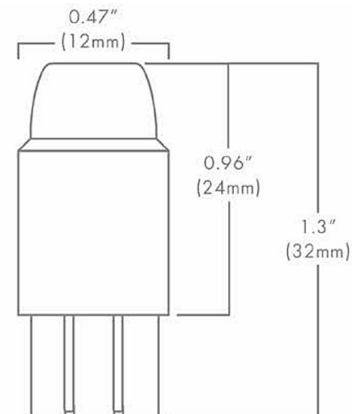

Shown in white