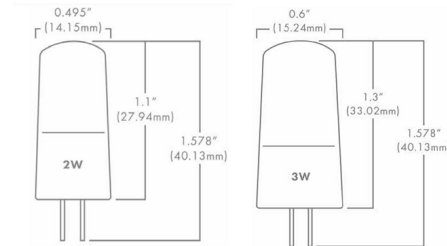

CLICK TO VIEW PRODUCT

Notes: