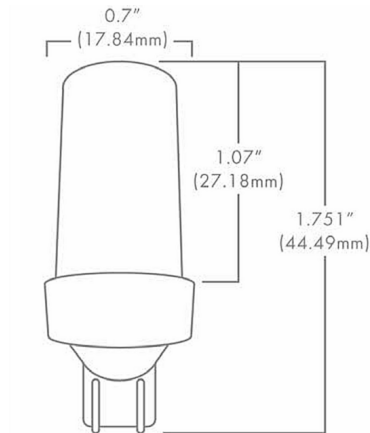

Shown in white