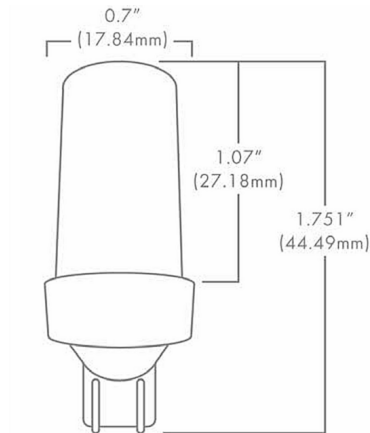

### Specifications

COLOR	White
BODY FINISH	N/A
WATTAGE	3W
DIMMER	Low Voltage Magnetic
DIMENSIONS	0.7"W x 1.75"H
BULB	T5/WEDGE/3W/12V LED