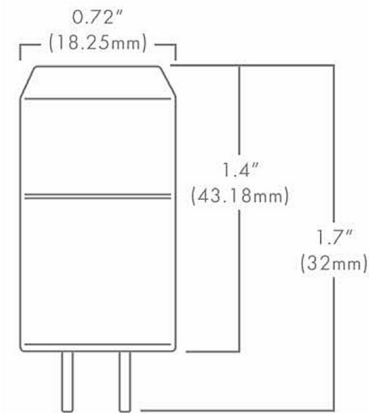

Specifications

COLOR White
BODY FINISH N/A
WATTAGE 2W
DIMMER Low Voltage Magnetic
DIMENSIONS 0.72"W x 1.7"H
BULB JC/G4 (bipin)/2W/12V LED

Technical Information

LAMP LIFE 35000 hours
COLOR RENDERING 84 CRI
LAMP COLOR 2700K
LUMENS/WATT 115.00
LUMINOUS FLUX 230 lumens

Shown in white

CLICK TO VIEW PRODUCT

Notes: