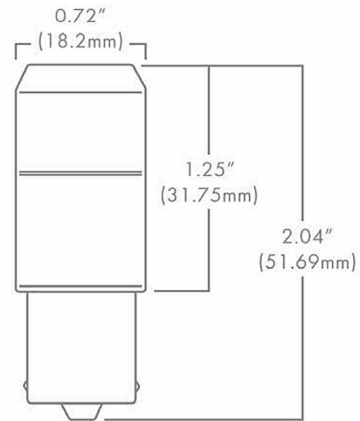

Shown in white