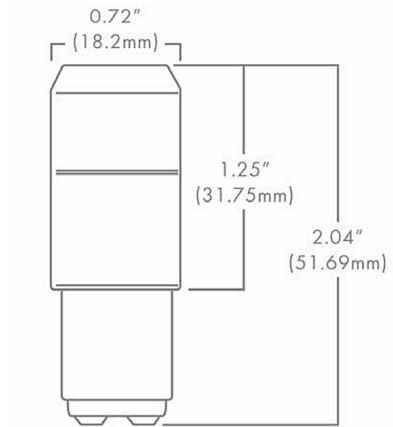

Shown in white