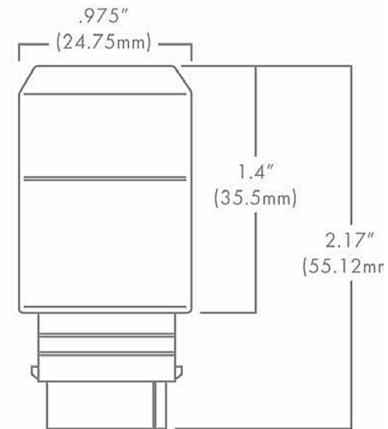

Shown in white