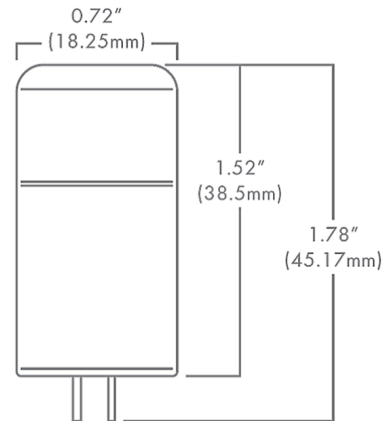

Shown in white