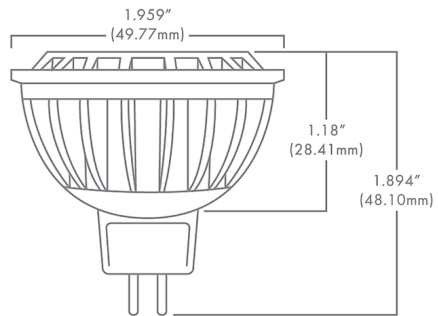

CLICK TO VIEW PRODUCT

Notes: