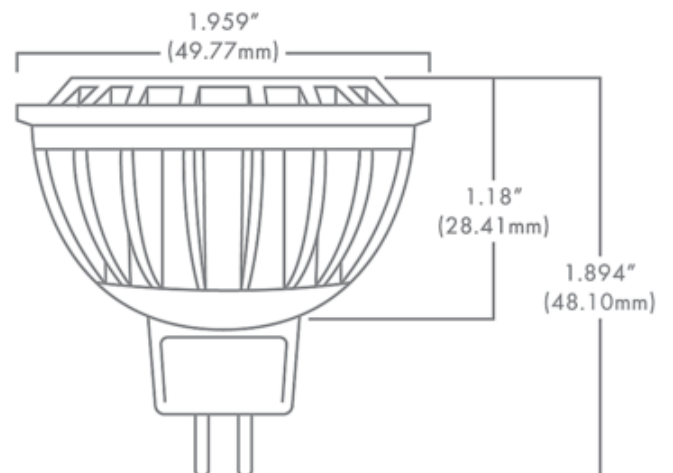

COMPANY	PROJECT	FIXTURE TYPE	APPROVED BY	DATE