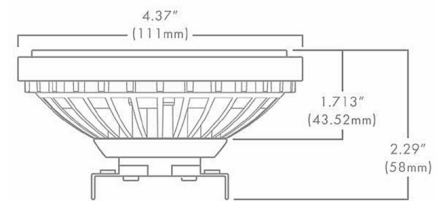

CLICK TO VIEW PRODUCT

Notes: