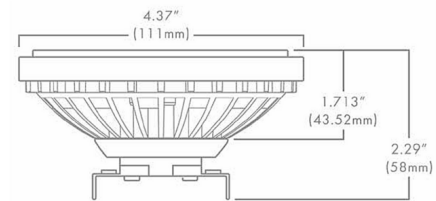

CLICK TO VIEW PRODUCT

Notes: