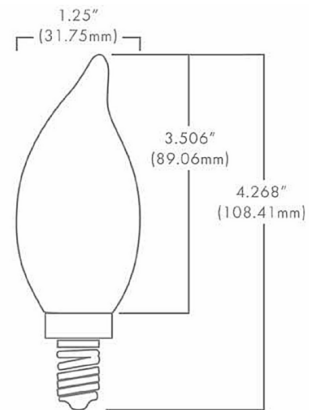

### Specifications

COLOR	N/A
BODY FINISH	Clear
WATTAGE	2W
DIMMER	Low Voltage Magnetic
DIMENSIONS	1.25"W x 4.27"H
BULB	B10/Candelabra (E12)/2W/12V LED

### Technical Information

LAMP LIFE	30000 hours
COLOR RENDERING	90 CRI
LAMP COLOR	2700K
LUMENS/WATT	52.50
LUMINOUS FLUX	105 lumens

Shown in clear

CLICK TO VIEW PRODUCT

Notes: