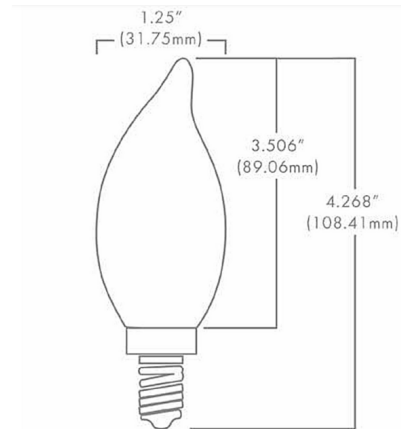

Shown in clear