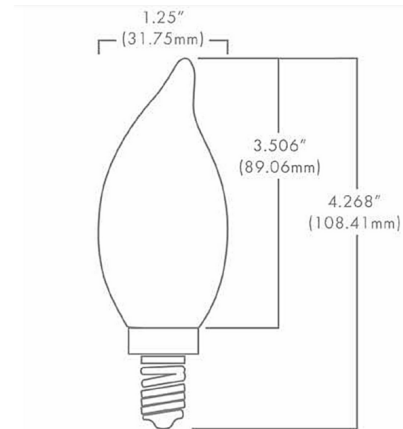

Shown in clear