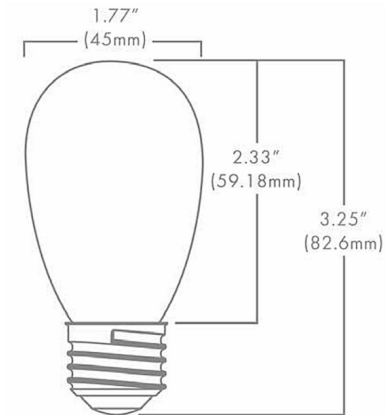

Shown in clear