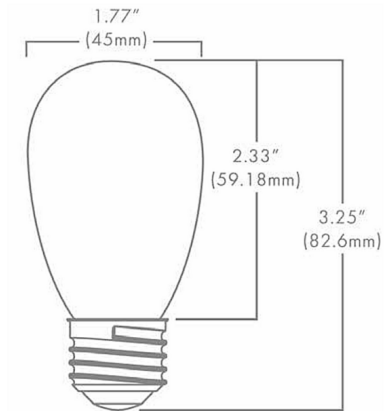

Shown in clear

CLICK TO VIEW PRODUCT

Notes: