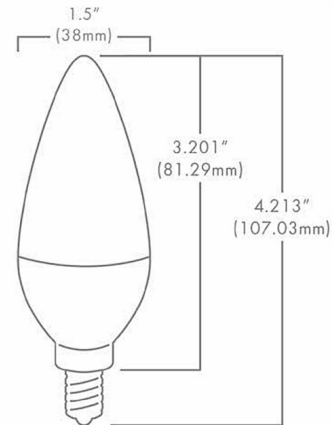

Shown in frosted