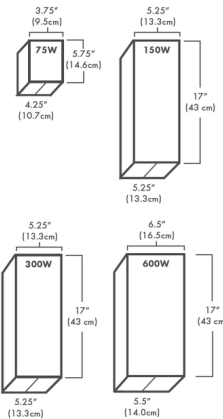

Shown in stainless steel

Specifications

COLOR	N/A
BODY FINISH	Stainless Steel
WATTAGE	75W
DIMMER	Low Voltage Magnetic
DIMENSIONS	3.75"W x 5.75"H x 4.25"D
BULB	N/A

CLICK TO VIEW PRODUCT

Notes: