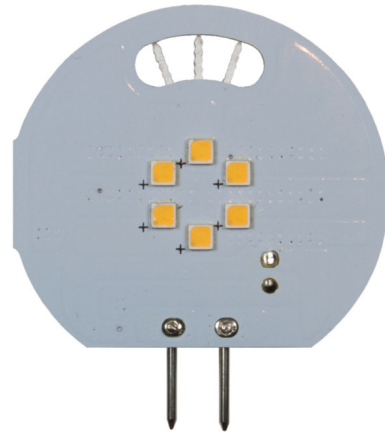

Lightology

lightology.com
866-954-4489
05-24-26

Project: _____

Company: _____

Location: _____ Fixture Type: _____

SPEC #: **BRI1157637**

Approved On: _____ Approved By: _____

JC G4 Bipin Base 2W 12V Round Wafer 2700K 85CRI 25-PACK

By Brilliance

Description

The Brilliance G4 Bi-Pin 12V Round Wafer is designed specifically for Brilliance low voltage landscape lighting fixtures. This compact LED is energy efficient is equivalent to a 25 watt halogen. Dimmable with Brilliance Dimmer and most magnetic transformers. Note: Sold as a pack of 25.

Specifications

COLOR	N/A
BODY FINISH	White
WATTAGE	2W
DIMMER	Low Voltage Magnetic
DIMENSIONS	1.46"W x 1.7"H
BULB	JC/G4 (bipin)/2W/12V LED

Technical Information

LAMP LIFE	35000 hours
BEAM ANGLE	180°
COLOR RENDERING	85 CRI
LAMP COLOR	2700K
LUMENS/WATT	60.00
LUMINOUS FLUX	120 lumens

Shown in white

CLICK TO VIEW PRODUCT

Notes: