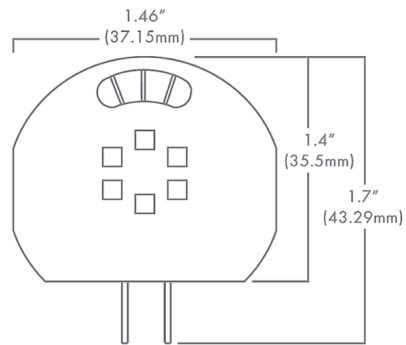

Shown in white

CLICK TO VIEW PRODUCT

Notes: