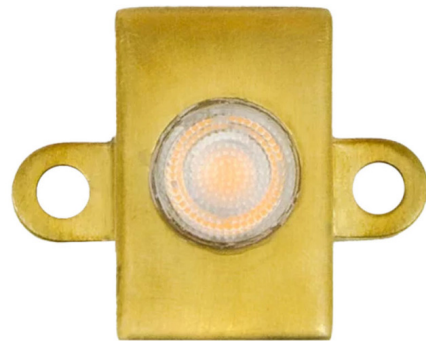

Lightology

lightology.com
866-954-4489
07-08-26

Project: _____

Company: _____

Location: _____ Fixture Type: _____

SPEC #: **BR11157664**

Approved On: _____ Approved By: _____

Mini Beam Outdoor Mini Light with Stake/Shield 12V

By Brilliance

Description

The 12V Outdoor Mini Beam is the perfect fixture to bring light to hard-to-reach places. Designed for under water, in a water feature, under stairs, stone walls, stone lanterns, or any small space. This directional fixture solves the issue of fitting a fixture into a small area. Available in two sizes, 2700K and 3000K static white color temperature options, and three lumen package options Small: 90 lumens (1.5 watt), Small: 200 lumens (3 watt), or Large: 400 lumens (6 watt). Amber, Green and Blue available in small 90 lumen option only. Includes 12 foot lead and pre-assembled with the Stake and Shield accessory. Can be paired with the Gutter Mount accessory, sold separately. Note: Required 12V low voltage magnetic transformer, sold separately. Dimmable with Brilliance Dimmer and most magnetic transformers.

Specifications

COLOR N/A
BODY FINISH Brass
WATTAGE 1.5W
DIMMER Low Voltage Magnetic
DIMENSIONS 1.5"W x 1.25"H
INTEGRATED LED MODULE 1 x LED/1.5W/12V LED

Technical Information

LAMP LIFE 30000 hours
BEAM ANGLE 36°
COLOR RENDERING 90 CRI
LAMP COLOR 2700K
LUMENS/WATT 60.00
LUMINOUS FLUX 90 lumens

Shown in brass

CLICK TO VIEW PRODUCT

Notes: