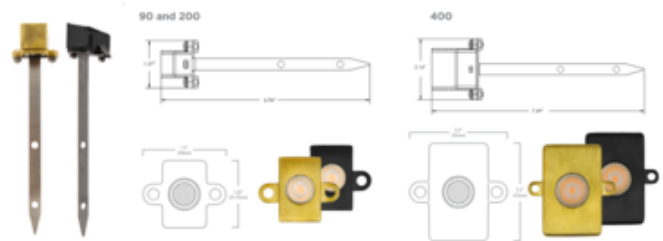

COMPANY	PROJECT	FIXTURE TYPE	APPROVED BY	DATE