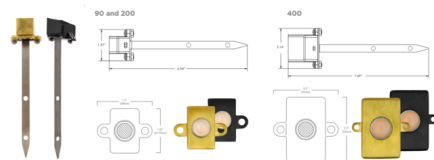

By Brilliance

Description

The 12V Outdoor Mini Beam is the perfect fixture to bring light to hard-to-reach places. Designed for under water, in a water feature, under stairs, stone walls, stone lanterns, or any small space. This directional fixture solves the issue of fitting a fixture into a small area. Available in two sizes, 2700K and 3000K static white color temperature options, and three lumen package options Small: 90 lumens (1.5 watt), Small: 200 lumens (3 watt), or Large: 400 lumens (6 watt). Amber, Green and Blue available in small 90 lumen option only. Includes 12 foot lead and pre-assembled with the Stake and Shield accessory. Can be paired with the Gutter Mount accessory, sold separately. Note: Required 12V low voltage magnetic transformer, sold separately. Dimmable with Brilliance Dimmer and most magnetic transformers.

Specifications

COLOR N/A
BODY FINISH Brass
WATTAGE 1.5W
DIMMER Low Voltage Magnetic
DIMENSIONS 1.5"W x 1.25"H
INTEGRATED LED MODULE 1 x LED/1.5W/12V LED

Technical Information

LAMP LIFE 30000 hours
BEAM ANGLE 36°
COLOR RENDERING 90 CRI
LAMP COLOR 2700K
LUMENS/WATT 60.00
LUMINOUS FLUX 90 lumens

Shown in brass

CLICK TO VIEW PRODUCT

Notes: