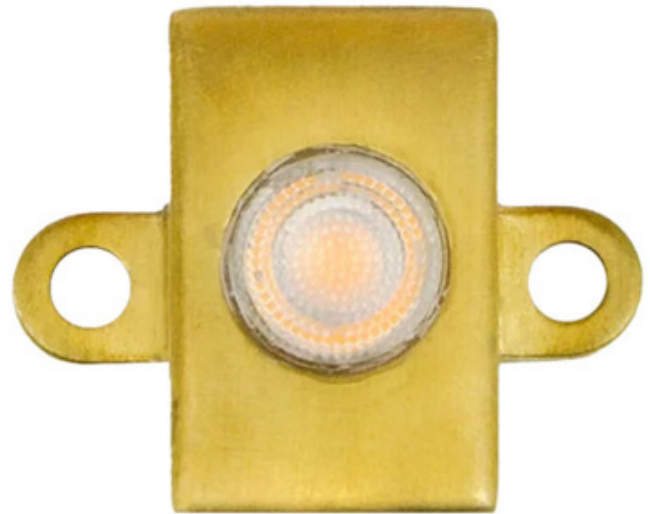

BRAND

Brilliance

DESCRIPTION

The 12V Outdoor Mini Beam is the perfect fixture to bring light to hard-to-reach places. Designed for under water, in a water feature, under stairs, stone walls, stone lanterns, or any small space. This directional fixture solves the issue of fitting a fixture into a small area. Available in two sizes, 2700K and 3000K static white color temperature options, and three lumen package options Small: 90 lumens (1.5 watt), Small: 200 lumens (3 watt), or Large: 400 lumens (6 watt). Amber, Green and Blue available in small 90 lumen option only. Includes 12 foot lead and pre-assembled with the Stake and Shield accessory. Can be paired with the Gutter Mount accessory, sold separately. Note: Required 12V low voltage magnetic transformer, sold separately. Dimmable with Brilliance Dimmer and most magnetic transformers.

Shown in: Brass

SHADE COLOR	N/A
BODY FINISH	Brass
WATTAGE	1.5W
DIMMER	Low Voltage Magnetic
DIMENSIONS	1.5"W x 1.25"H
INTEGRATED LED MODULE	
LAMP	1 x LED/1.5W/12V LED

Technical Information

LUMINOUS FLUX	90 lumens
LUMENS/WATT	60.00
LAMP COLOR	2700K
COLOR RENDERING	90 CRI
BEAM ANGLE	36°