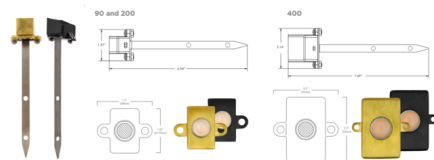

CLICK TO VIEW PRODUCT

Notes: