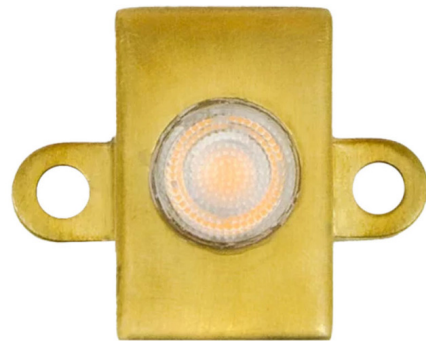

## Mini Beam Outdoor Mini Light with Stake/Shield 12V

By Brilliance

### Description

The 12V Outdoor Mini Beam is the perfect fixture to bring light to hard-to-reach places. Designed for under water, in a water feature, under stairs, stone walls, stone lanterns, or any small space. This directional fixture solves the issue of fitting a fixture into a small area. Available in two sizes, 2700K and 3000K static white color temperature options, and three lumen package options Small: 90 lumens (1.5 watt), Small: 200 lumens (3 watt), or Large: 400 lumens (6 watt). Amber, Green and Blue available in small 90 lumen option only. Includes 12 foot lead and pre-assembled with the Stake and Shield accessory. Can be paired with the Gutter Mount accessory, sold separately. Note: Required 12V low voltage magnetic transformer, sold separately. Dimmable with Brilliance Dimmer and most magnetic transformers.

### Specifications

COLOR . . . . . N/A  
BODY FINISH . . . . . Brass  
WATTAGE . . . . . 3W  
DIMMER . . . . . Low Voltage Magnetic  
DIMENSIONS . . . . . 1.5"W x 1.25"H  
INTEGRATED LED MODULE . . . . . 1 x LED/3W/12V LED

### Technical Information

LAMP LIFE . . . . . 30000 hours  
BEAM ANGLE . . . . . 36°  
COLOR RENDERING . . . . . 90 CRI  
LAMP COLOR . . . . . 2700K  
LUMENS/WATT . . . . . 66.67  
LUMINOUS FLUX . . . . . 200 lumens