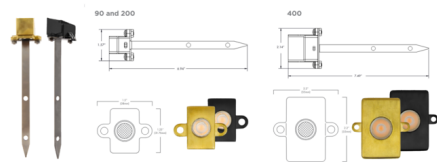

By Brilliance

Description

The 12V Outdoor Mini Beam is the perfect fixture to bring light to hard-to-reach places. Designed for under water, in a water feature, under stairs, stone walls, stone lanterns, or any small space. This directional fixture solves the issue of fitting a fixture into a small area. Available in two sizes, 2700K and 3000K static white color temperature options, and three lumen package options Small: 90 lumens (1.5 watt), Small: 200 lumens (3 watt), or Large: 400 lumens (6 watt). Amber, Green and Blue available in small 90 lumen option only. Includes 12 foot lead and pre-assembled with the Stake and Shield accessory. Can be paired with the Gutter Mount accessory, sold separately. Note: Required 12V low voltage magnetic transformer, sold separately. Dimmable with Brilliance Dimmer and most magnetic transformers.

Specifications

COLOR N/A
BODY FINISH Brass
WATTAGE 1.5W
DIMMER Low Voltage Magnetic
DIMENSIONS 1.5"W x 1.25"H
INTEGRATED LED MODULE 1 x LED/1.5W/12V LED

Technical Information

LAMP LIFE 30000 hours
BEAM ANGLE 36°
COLOR RENDERING 90 CRI
LAMP COLOR AMBER
LUMENS/WATT 60.00
LUMINOUS FLUX 90 lumens

Shown in brass

CLICK TO VIEW PRODUCT

Notes: