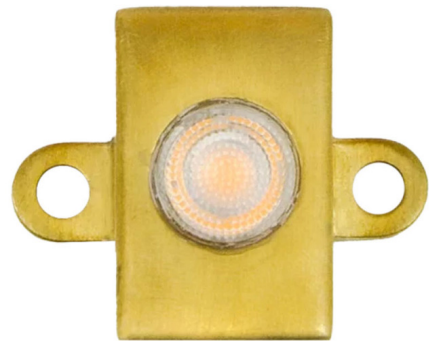

Lightology

lightology.com
866-954-4489
05-24-26

Project: _____

Company: _____

Location: _____ Fixture Type: _____

SPEC #: **BR11157670**

Approved On: _____ Approved By: _____

Mini Beam Outdoor Mini Light with Stake/Shield 12V

By Brilliance

Description

The 12V Outdoor Mini Beam is the perfect fixture to bring light to hard-to-reach places. Designed for under water, in a water feature, under stairs, stone walls, stone lanterns, or any small space. This directional fixture solves the issue of fitting a fixture into a small area. Available in two sizes, 2700K and 3000K static white color temperature options, and three lumen package options Small: 90 lumens (1.5 watt), Small: 200 lumens (3 watt), or Large: 400 lumens (6 watt). Amber, Green and Blue available in small 90 lumen option only. Includes 12 foot lead and pre-assembled with the Stake and Shield accessory. Can be paired with the Gutter Mount accessory, sold separately. Note: Required 12V low voltage magnetic transformer, sold separately. Dimmable with Brilliance Dimmer and most magnetic transformers.

Specifications

COLOR N/A
BODY FINISH Brass
WATTAGE 1.5W
DIMMER Low Voltage Magnetic
DIMENSIONS 1.5"W x 1.25"H
INTEGRATED LED MODULE 1 x LED/1.5W/12V LED

Technical Information

LAMP LIFE 30000 hours
BEAM ANGLE 36°
COLOR RENDERING 90 CRI
LAMP COLOR AMBER
LUMENS/WATT 60.00
LUMINOUS FLUX 90 lumens

Shown in brass

CLICK TO VIEW PRODUCT

Notes: