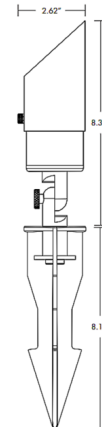

Description

The Denali Outdoor 12V Directional Accent Light is designed for outdoor uplighting, grazing, and backlighting applications. Features Brilliance Metal Works signature adjustment system which allows for 22 points of articulation of the knuckle in 10 degree increments. Machined copper and brass finishes offer a living finish that weathers over time to a unique patina. Black brass finish with Cerakote series ceramic coating offers superior corrosion resistance, durability, chemical resistance, and thermal stability. Offered in a with or without bulb option. Fixture includes ABS Mounting Stake and Lighting Shrink Professional Crimp and Heat Shrink Cable Connector. Note: Required 12 volt low voltage magnetic transformer sold separately.

Specifications

COLOR	N/A
BODY FINISH	Black Brass
WATTAGE	4W
DIMMER	Low Voltage Magnetic
DIMENSIONS	2.62"W x 8.38"H
BULB INCLUDED	1 x MR16/GU5.3 (bipin)/4W/12V LED

Technical Information

BEAM ANGLE	30°
LAMP COLOR	2700K

Shown in black brass

CLICK TO VIEW PRODUCT

Notes: