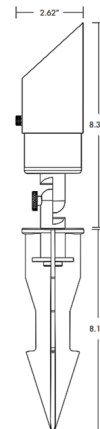

Lightology

lightology.com
866-954-4489
04-24-26

Project: _____

Company: _____

Location: _____ Fixture Type: _____

SPEC #: **BR11157689**

Approved On: _____ Approved By: _____

Denali Outdoor Directional Light 12V

By Brilliance

Description

The Denali Outdoor 12V Directional Accent Light is designed for outdoor uplighting, grazing, and backlighting applications. Features Brilliance Metal Works signature adjustment system which allows for 22 points of articulation of the knuckle in 10 degree increments. Machined copper and brass finishes offer a living finish that weathers over time to a unique patina. Black brass finish with Cerakote series ceramic coating offers superior corrosion resistance, durability, chemical resistance, and thermal stability. Offered in a with or without bulb option. Fixture includes ABS Mounting Stake and Lighting Shrink Professional Crimp and Heat Shrink Cable Connector. Note: Required 12 volt low voltage magnetic transformer sold separately.

Specifications

COLOR	N/A
BODY FINISH	Black Brass
WATTAGE	4W
DIMMER	Low Voltage Magnetic
DIMENSIONS	2.62"W x 8.38"H
BULB INCLUDED	1 x MR16/GU5.3 (bipin)/4W/12V LED

Technical Information

BEAM ANGLE	30°
LAMP COLOR	2700K

Shown in black brass

CLICK TO VIEW PRODUCT

Notes: