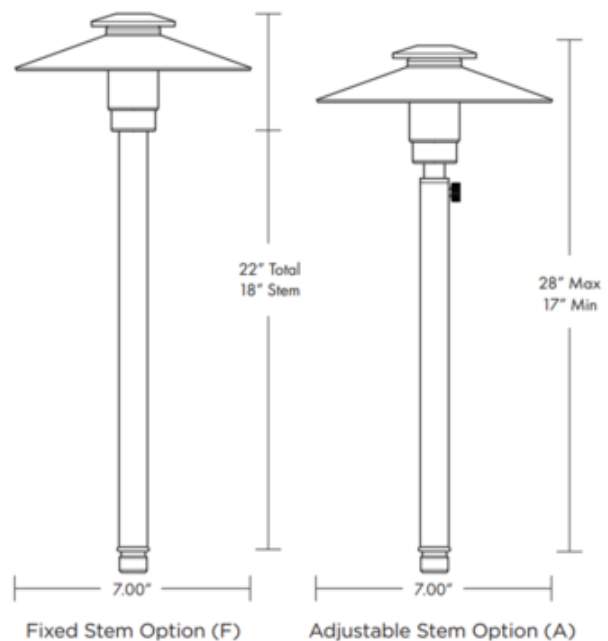

Shown in: Copper

Technical Information

LAMP COLOR	2700K

SPEC #

BR11157697

COMPANY

PROJECT

FIXTURE TYPE

APPROVED BY

DATE