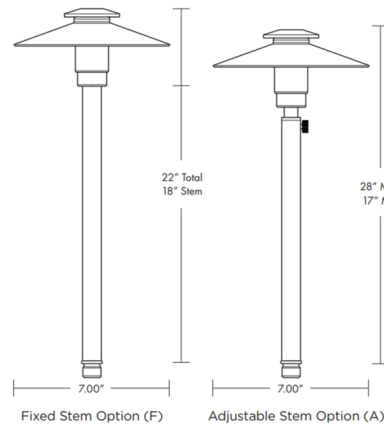

Shown in copper