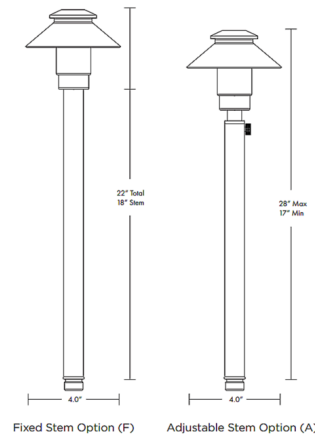

Lightology

lightology.com
866-954-4489
05-17-26

Project: _____
Company: _____
Location: _____ Fixture Type: _____
SPEC #: **BR11157709**
Approved On: _____ Approved By: _____

Zion Outdoor Path Light 12V

By Brilliance

Description

The Zion Outdoor 12V Path Light is designed for outdoor path, area, and garden accent lighting. Features a fully adjustable 4 inch reflector top and is available in a standard 18 inch fixed stem (22 inch) or 17-28 inch adjustable stem (28 inch) option. Machined copper and brass finishes offer a living finish that weathers over time to a unique patina. Black brass finish with Cerakote series ceramic coating offers superior corrosion resistance, durability, chemical resistance, and thermal stability. Offered in a with or without bulb option. With bulb option includes a 2 watt 12V Beacon G4 Bi-Pin LED bulb. Without bulb option requires a 2 watt 12V G4 Bi-Pin bulb (sold separately). Fixture includes ABS Mounting Stake and Lighting Shrink Professional Crimp and Heat Shrink Cable Connector. Note: Required 12 volt low voltage magnetic transformer sold separately.

Specifications

COLOR	N/A
BODY FINISH	Copper
WATTAGE	2W
DIMMER	Low Voltage Magnetic
DIMENSIONS	4"W x 22"H
BULB INCLUDED	1 x JC/G4 (bipin)/2W/12V LED

Technical Information

LAMP COLOR	2700K

Shown in copper

CLICK TO VIEW PRODUCT

Notes: