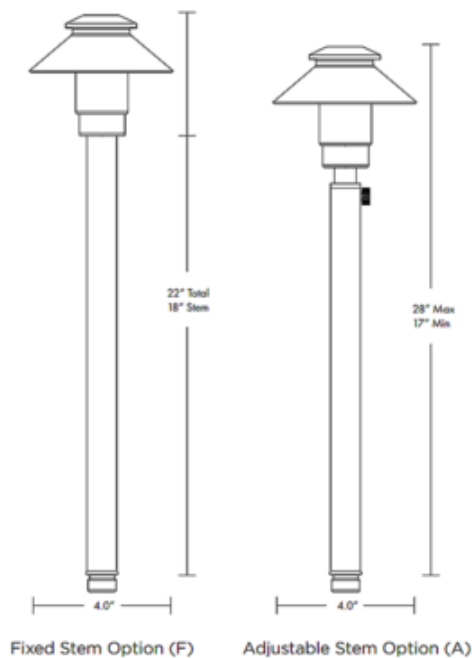

Shown in: Copper

Technical Information

LAMP COLOR	2700K

SPEC #	BR11157709

COMPANY	PROJECT	FIXTURE TYPE	APPROVED BY	DATE