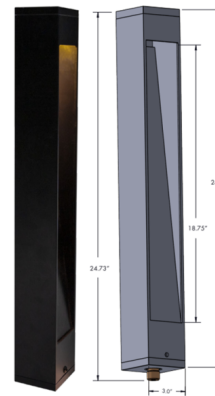

By Brilliance

Description

The Mount Rainier One-Window 12V Bollard is designed for outdoor path, area, and garden lighting. Features an integrated frosted mini beam and one window in a powder coat Black finish. This bollard light is a perfect way to add soft light to your pathways and walkways. Includes Lighting Shrink Professional Crimp and Heat Shrink Cable Connector. Available with option of a stainless steel Impaler Stake or ABS Stake. Note: Required 12 volt low voltage magnetic transformer sold separately.

Specifications

COLOR Frosted
BODY FINISH Black Aluminum
WATTAGE 6W
DIMMER Low Voltage Magnetic
DIMENSIONS 3"W x 24.73"H
INTEGRATED LED MODULE 1 x LED/6W/12V LED

Technical Information

LAMP LIFE 30000 hours
BEAM ANGLE 120°
COLOR RENDERING 80 CRI
LAMP COLOR 3000K
LUMENS/WATT 66.67
LUMINOUS FLUX 400 lumens

Shown in black aluminum / frosted

One Window

CLICK TO VIEW PRODUCT

Notes: