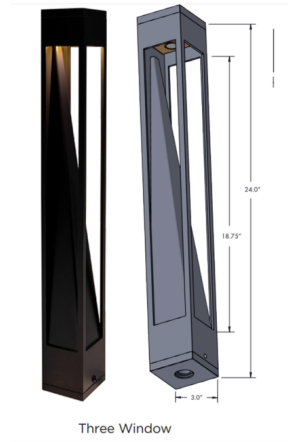

By Brilliance

Description

The Mount Rainier Three-Window 12V Bollard is designed for outdoor path, area, and garden lighting. Features an integrated frosted mini beam and three windows in a powder coat Black finish. This bollard light is a perfect way to add soft light to your pathways and walkways. Includes Lighting Shrink Professional Crimp and Heat Shrink Cable Connector. Available with option of a stainless steel Impaler Stake or ABS Stake. Note: Required 12 volt low voltage magnetic transformer sold separately.

Specifications

COLOR Frosted
 BODY FINISH Black Aluminum
 WATTAGE 6W
 DIMMER Low Voltage Magnetic
 DIMENSIONS 3"W x 24"H
 INTEGRATED LED MODULE 1 x LED/6W/12V LED

Technical Information

LAMP LIFE 30000 hours
 BEAM ANGLE 120°
 COLOR RENDERING 80 CRI
 LAMP COLOR 3000K
 LUMENS/WATT 66.67
 LUMINOUS FLUX 400 lumens

Shown in black aluminum / frosted

Three Window

CLICK TO VIEW PRODUCT

Notes: