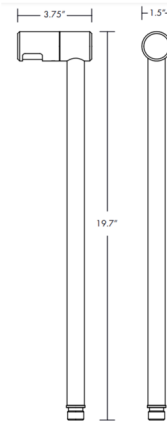

By Brilliance

Description

The Redwood 12V Path Light is designed for outdoor path, area, and garden accent lighting. Features a frosted glass window that can rotate 360 degrees and locks in with a set screw. Machined copper and brass finishes offer a living finish that weathers over time to a unique patina. Black brass finish with Cerakote series ceramic coating offers superior corrosion resistance, durability, chemical resistance, and thermal stability. Offered in a with or without bulb option. With bulb option includes a 2 watt 12V G4 Bi-Pin Rectangle Wafer LED bulb. Without bulb option requires a 2 watt 12V G4 Bi-Pin or G4 Bi-Pin Wafer bulb (sold separately). Fixture includes ABS Mounting Stake and Lighting Shrink Professional Crimp and Heat Shrink Cable Connector. Note: Required 12 volt low voltage magnetic transformer sold separately.

Specifications

COLOR	N/A
BODY FINISH	Brass
WATTAGE	2W
DIMMER	Low Voltage Magnetic
DIMENSIONS	3.75"W x 19.7"H
BULB INCLUDED	1 x JC/G4 (bipin)/2W/12V LED

Technical Information

LAMP COLOR	2700K
------------	-------

Shown in brass

CLICK TO VIEW PRODUCT

Notes: