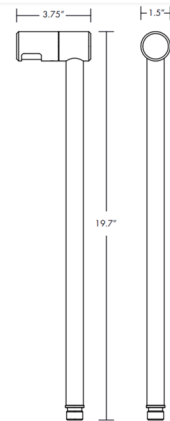

Description

The Redwood 12V Path Light is designed for outdoor path, area, and garden accent lighting. Features a frosted glass window that can rotate 360 degrees and locks in with a set screw. Machined copper and brass finishes offer a living finish that weathers over time to a unique patina. Black brass finish with Cerakote series ceramic coating offers superior corrosion resistance, durability, chemical resistance, and thermal stability. Offered in a with or without bulb option. With bulb option includes a 2 watt 12V G4 Bi-Pin Rectangle Wafer LED bulb. Without bulb option requires a 2 watt 12V G4 Bi-Pin or G4 Bi-Pin Wafer bulb (sold separately). Fixture includes ABS Mounting Stake and Lighting Shrink Professional Crimp and Heat Shrink Cable Connector. Note: Required 12 volt low voltage magnetic transformer sold separately.

Specifications

COLOR	N/A
BODY FINISH	Brass / Black
WATTAGE	2W
DIMMER	Low Voltage Magnetic
DIMENSIONS	3.75"W x 19.7"H
BULB INCLUDED	1 x JC/G4 (bipin)/2W/12V LED

Technical Information

LAMP COLOR	2700K
------------	-------

Shown in brass / black

CLICK TO VIEW PRODUCT

Notes: