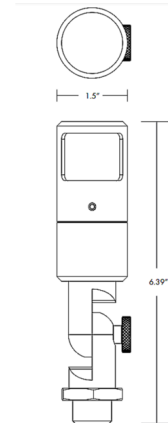

Lightology

lightology.com
866-954-4489
07-11-26

Project: _____
Company: _____
Location: _____ Fixture Type: _____
SPEC #: **BRI1157733**
Approved On: _____ Approved By: _____

Pinnacles Outdoor Directional Accent Light 12V

By Brilliance

Description

The Pinnacles 12V Directional Accent Light is designed for outdoor uplighting, grazing, and backlighting applications. Best used when low level wall wash techniques are desired. Features a frosted glass lens and Brilliance Metal Works signature adjustment system which allows for 22 points of articulation of the knuckle in 10 degree increments. Machined brass finish offers a living finish that weathers over time to a unique patina. Black brass finish with Cerakote series ceramic coating offers superior corrosion resistance, durability, chemical resistance, and thermal stability. Offered in a with or without bulb option. Fixture includes ABS Mounting Stake and Lighting Shrink Professional Crimp and Heat Shrink Cable Connector. Note: Required 12 volt transformer and optional accessories sold separately.

Specifications

COLOR	Frosted
BODY FINISH	Brass
WATTAGE	2W
DIMMER	Low Voltage Magnetic
DIMENSIONS	1.5"W x 6.39"H
BULB NOT INCLUDED	1 x JC/G4 (bipin)/2W/12V LED

CLICK TO VIEW PRODUCT

Notes: