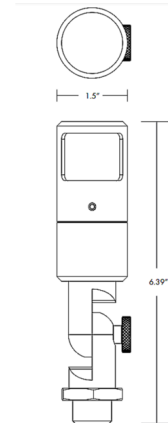

### Specifications

COLOR	Frosted
BODY FINISH	Brass
WATTAGE	2W
DIMMER	Low Voltage Magnetic
DIMENSIONS	1.5"W x 6.39"H
BULB NOT INCLUDED	1 x JC/G4 (bipin)/2W/12V LED

CLICK TO VIEW PRODUCT

Notes: